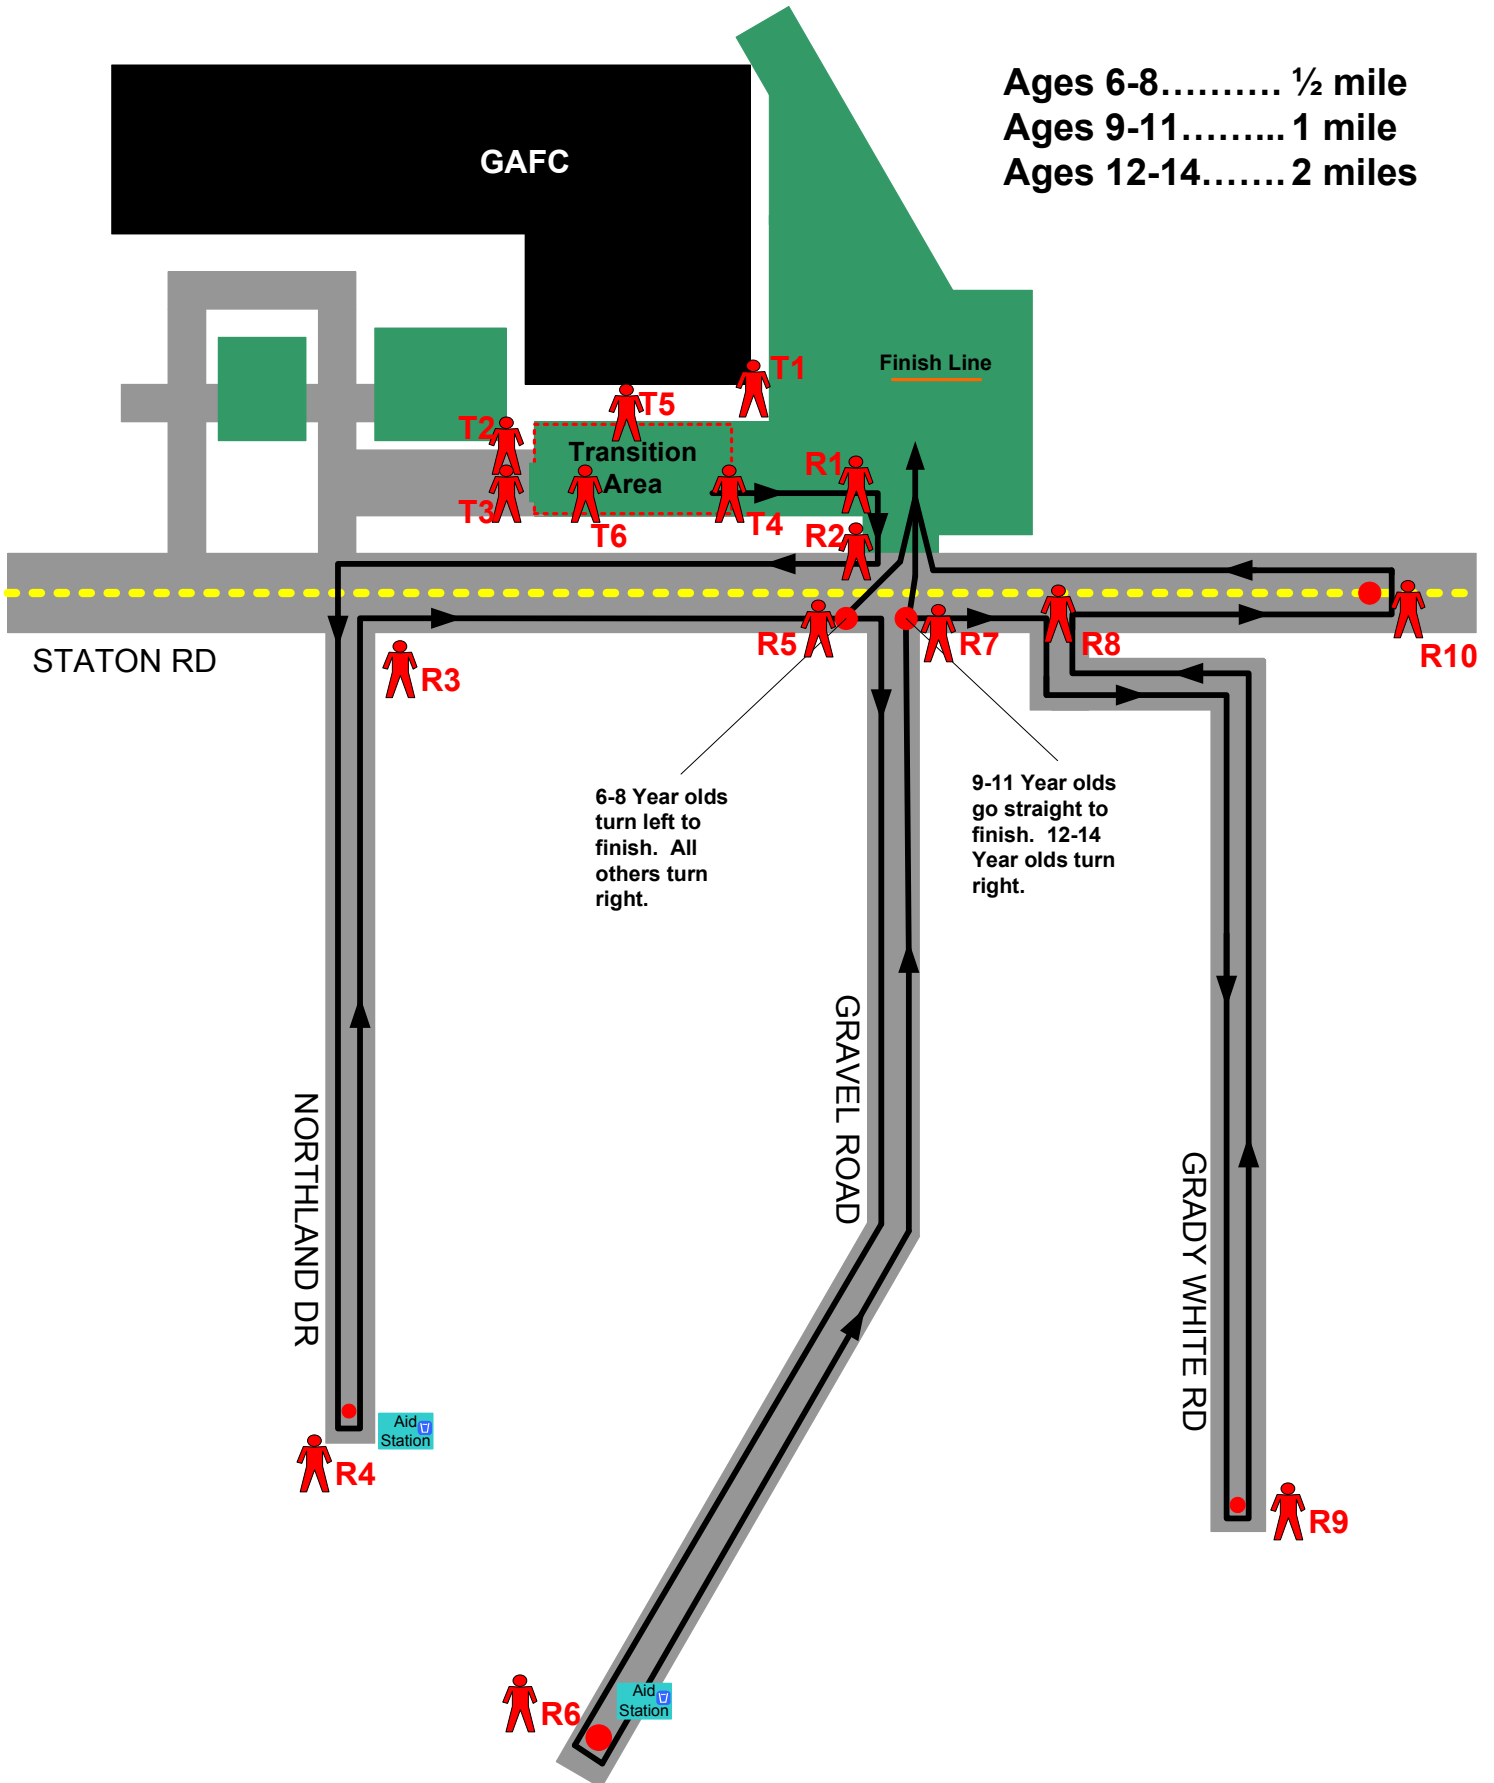

# Splash & Dash Kids Triathlon Site Layout Parking

# Splash & Dash Kids Triathlon Run Course

# Splash & Dash Kids Triathlon Bike Course 2 Miles

# Splash & Dash Kids Triathlon Swim Course

Ages 12-14  
Start Here  
(125yds)

Ages 9-11  
Start Here  
(75yds)

Ages 6-8  
Start Here  
(25yds)