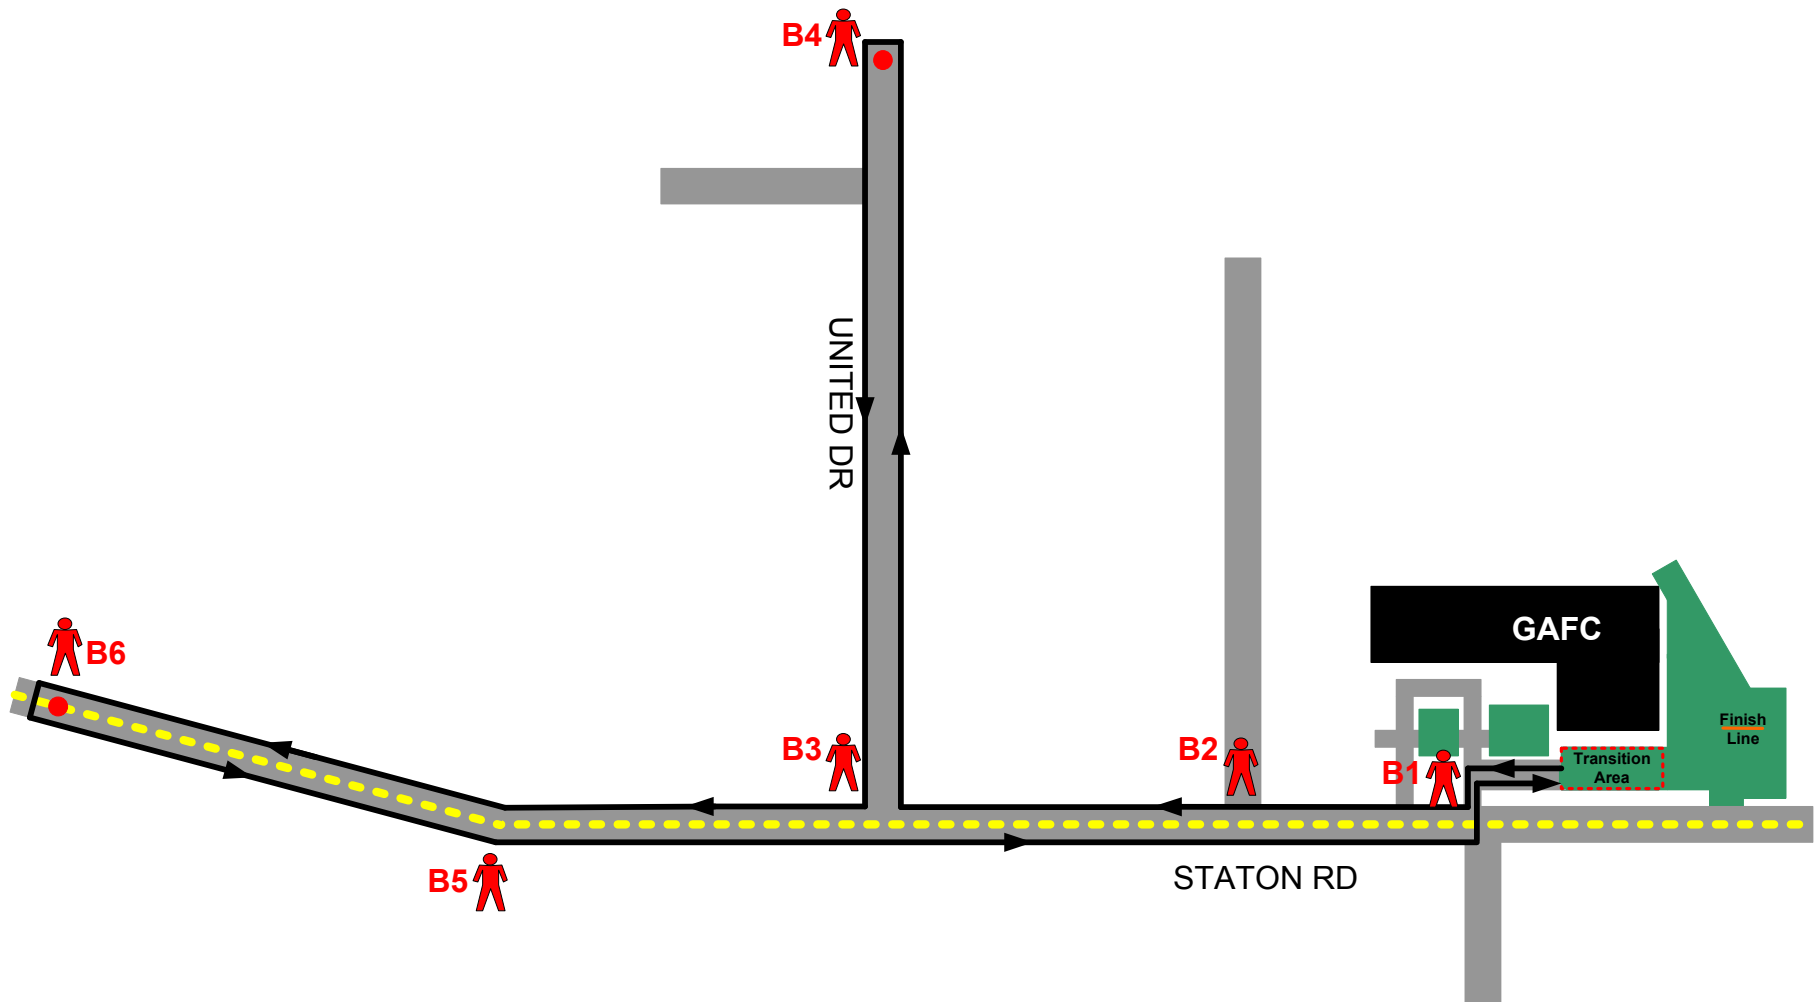

# Splash & Dash Kids Triathlon Site Layout Parking

# Splash & Dash Kids Triathlon Run Course

# Splash & Dash Kids Triathlon Bike Course 2 Miles

# Splash & Dash Kids Triathlon Swim Course

Ages 12-14  
Start Here  
(125yds)

Ages 9-11  
Start Here  
(75yds)

Ages 6-8  
Start Here  
(25yds)