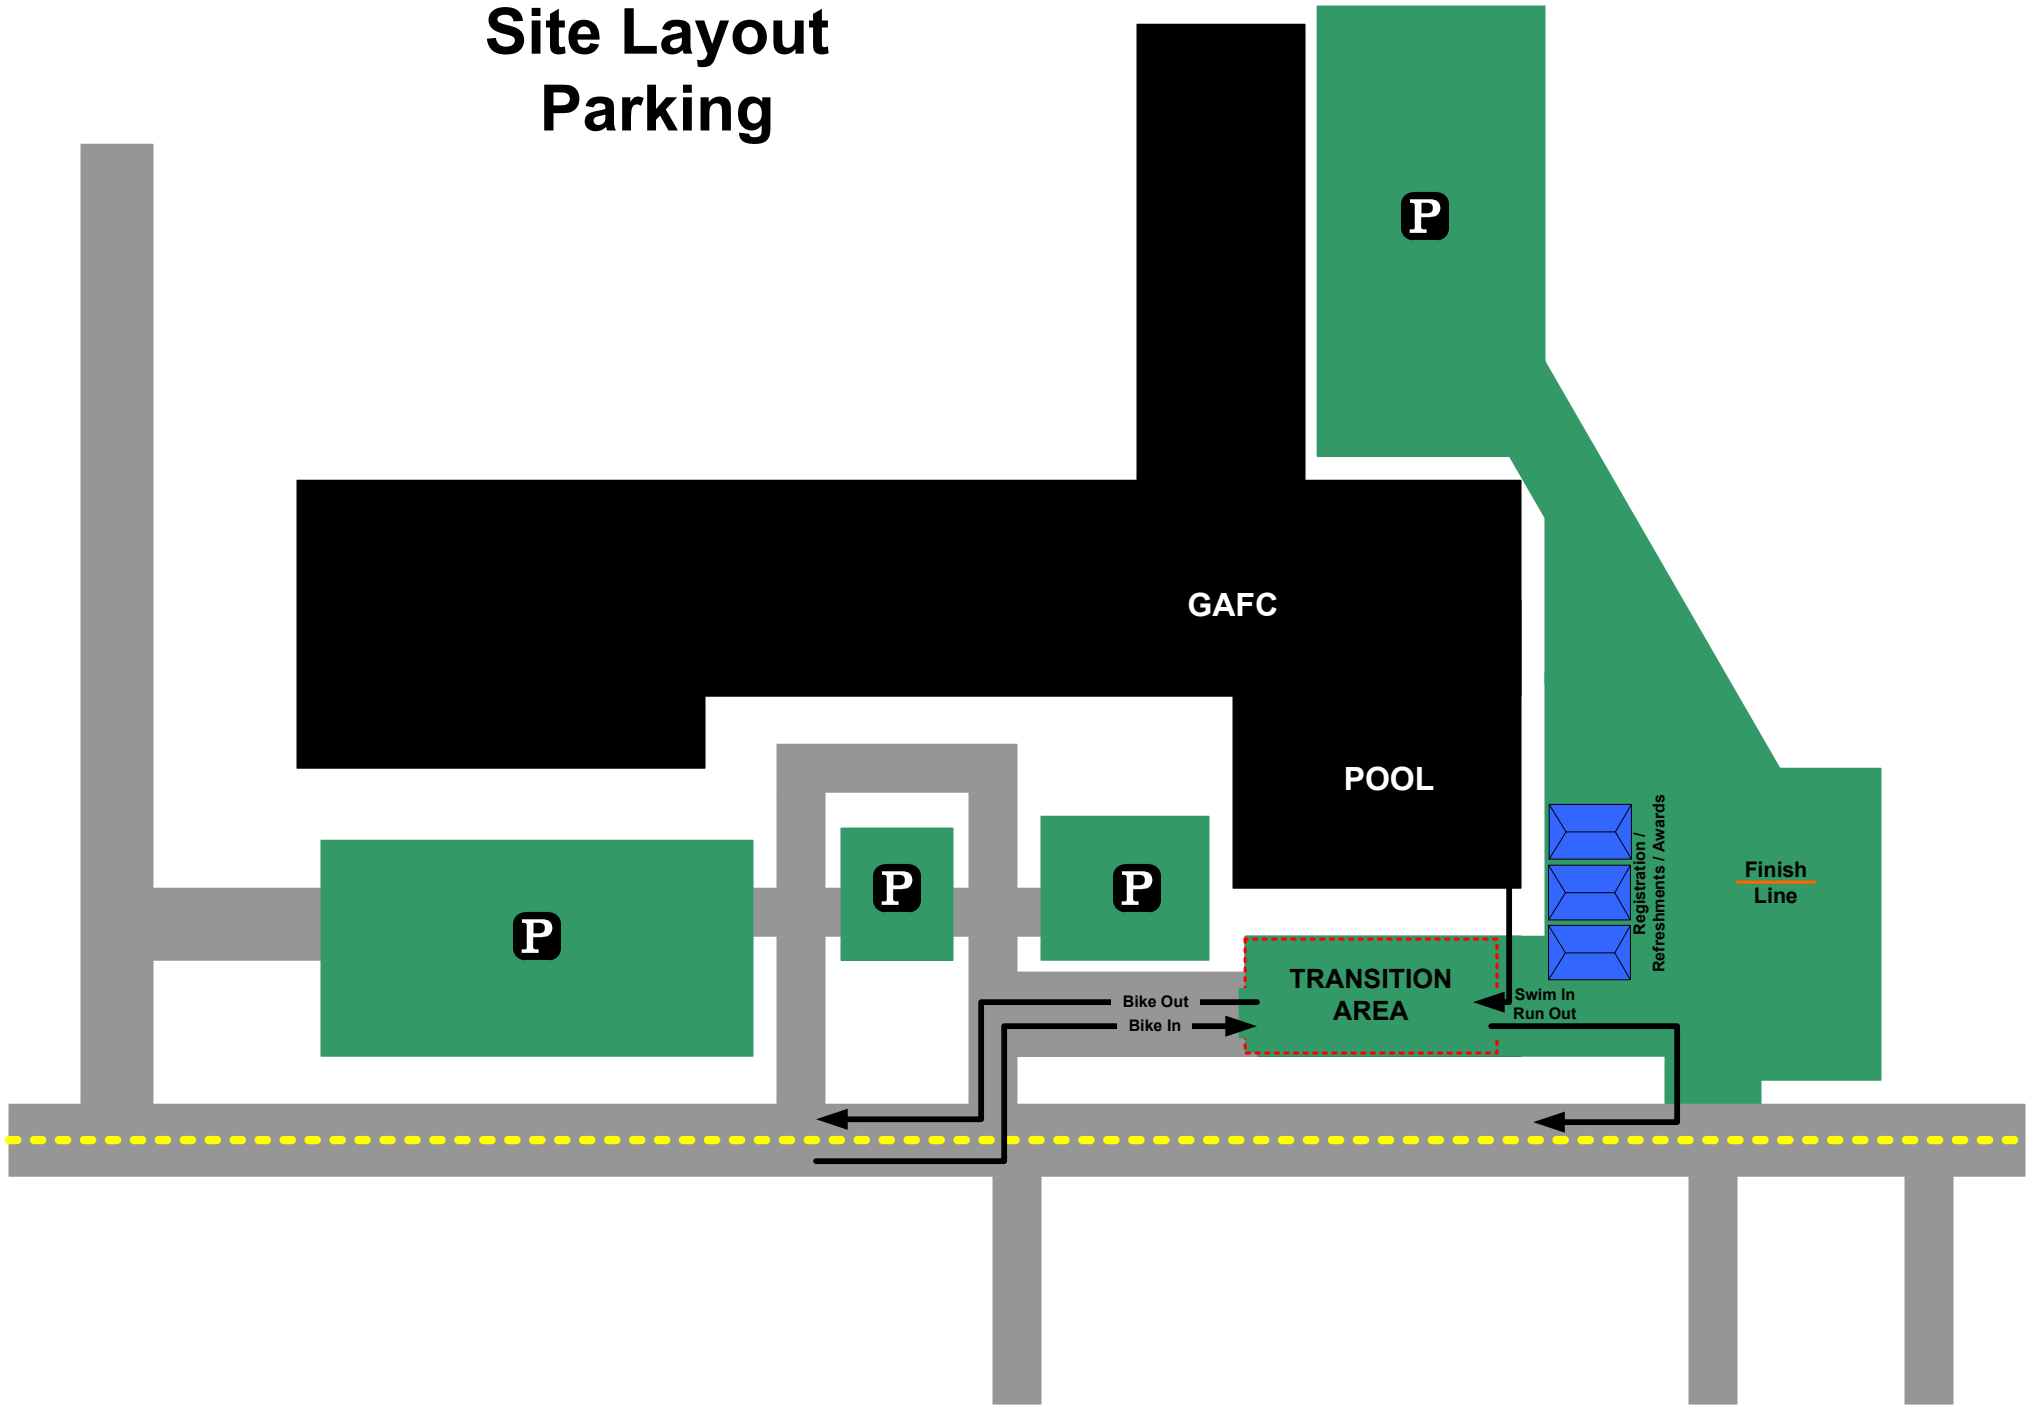

# Splash & Dash Kids Triathlon Site Layout Parking

# Splash & Dash Kids Triathlon Bike Course 2 Miles

# Splash & Dash Kids Triathlon Swim Course

Ages 12-14  
Start Here  
(125yds)

Ages 9-11  
Start Here  
(75yds)

Ages 6-8  
Start Here  
(25yds)