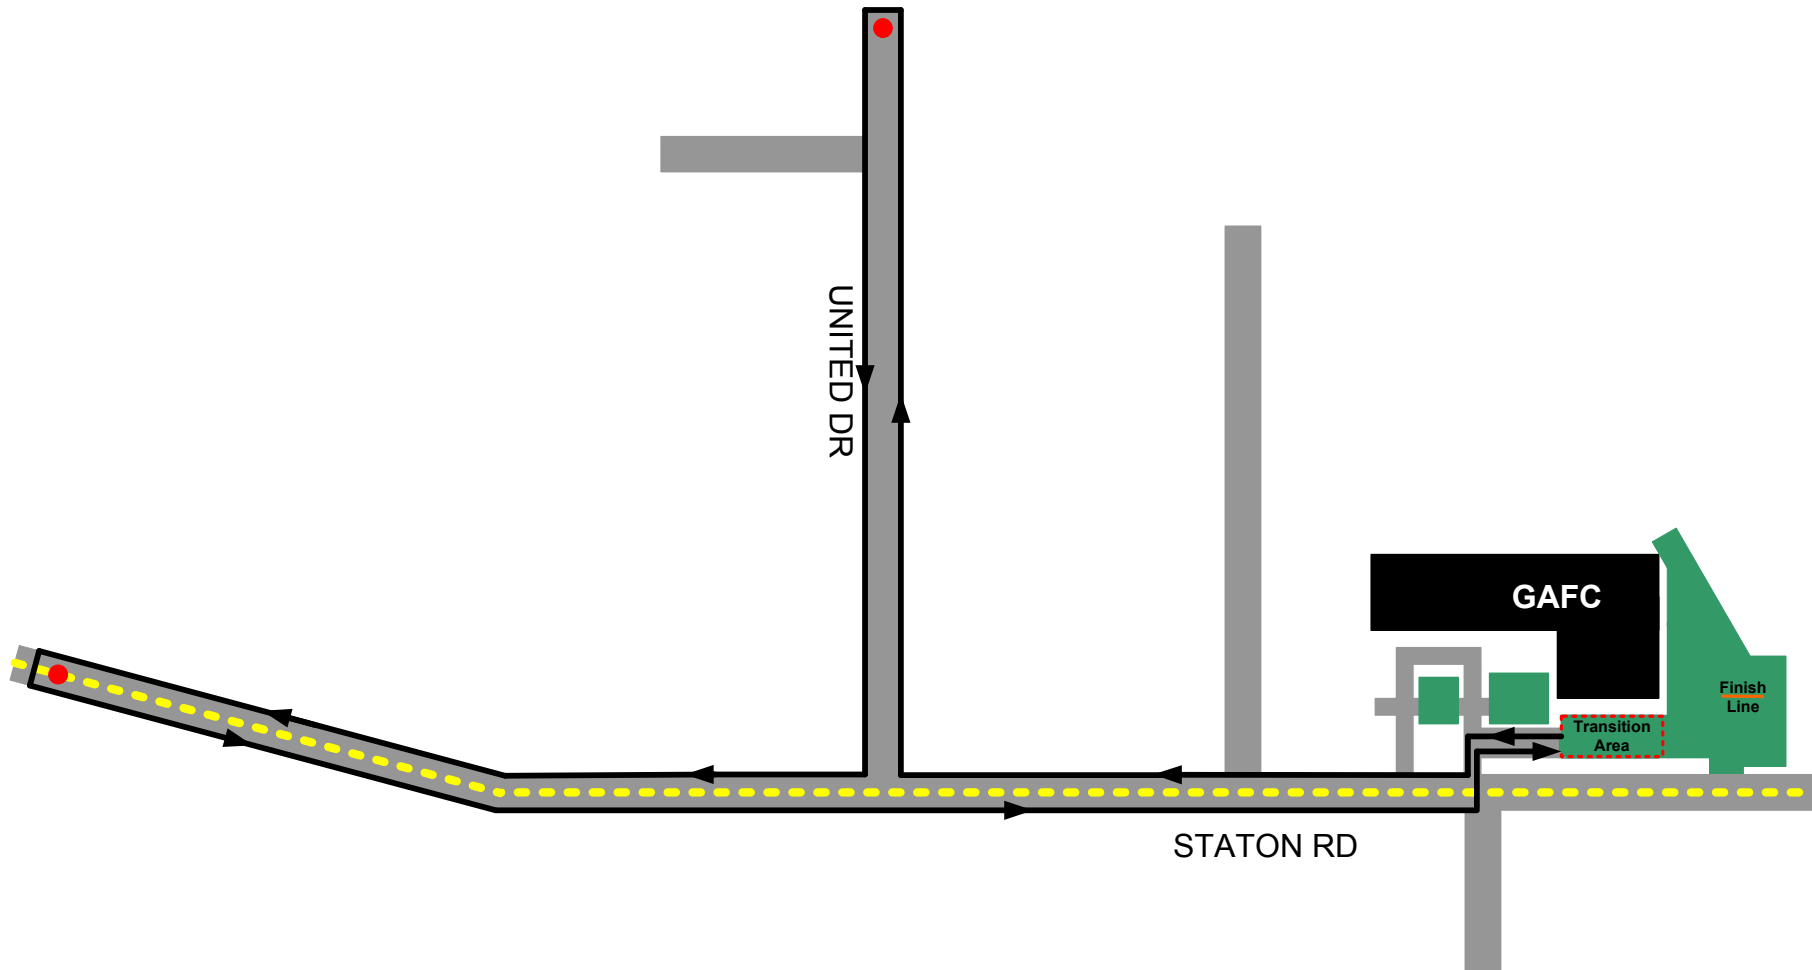

2011 Splash & Dash Kids Triathlon

Site Layout

Parking

2011 Splash & Dash Kids Triathlon Run Course

2011 Splash & Dash Kids Triathlon

Bike Course

2 Miles

2011 Splash & Dash Kids Triathlon Swim Course

Ages 12-14
Start Here
(125yds)

LANE 1

LANE 2

Ages 9-11
Start Here
(75yds)

LANE 3

LANE 4

Ages 6-8
Start Here
(25yds)

LANE 5