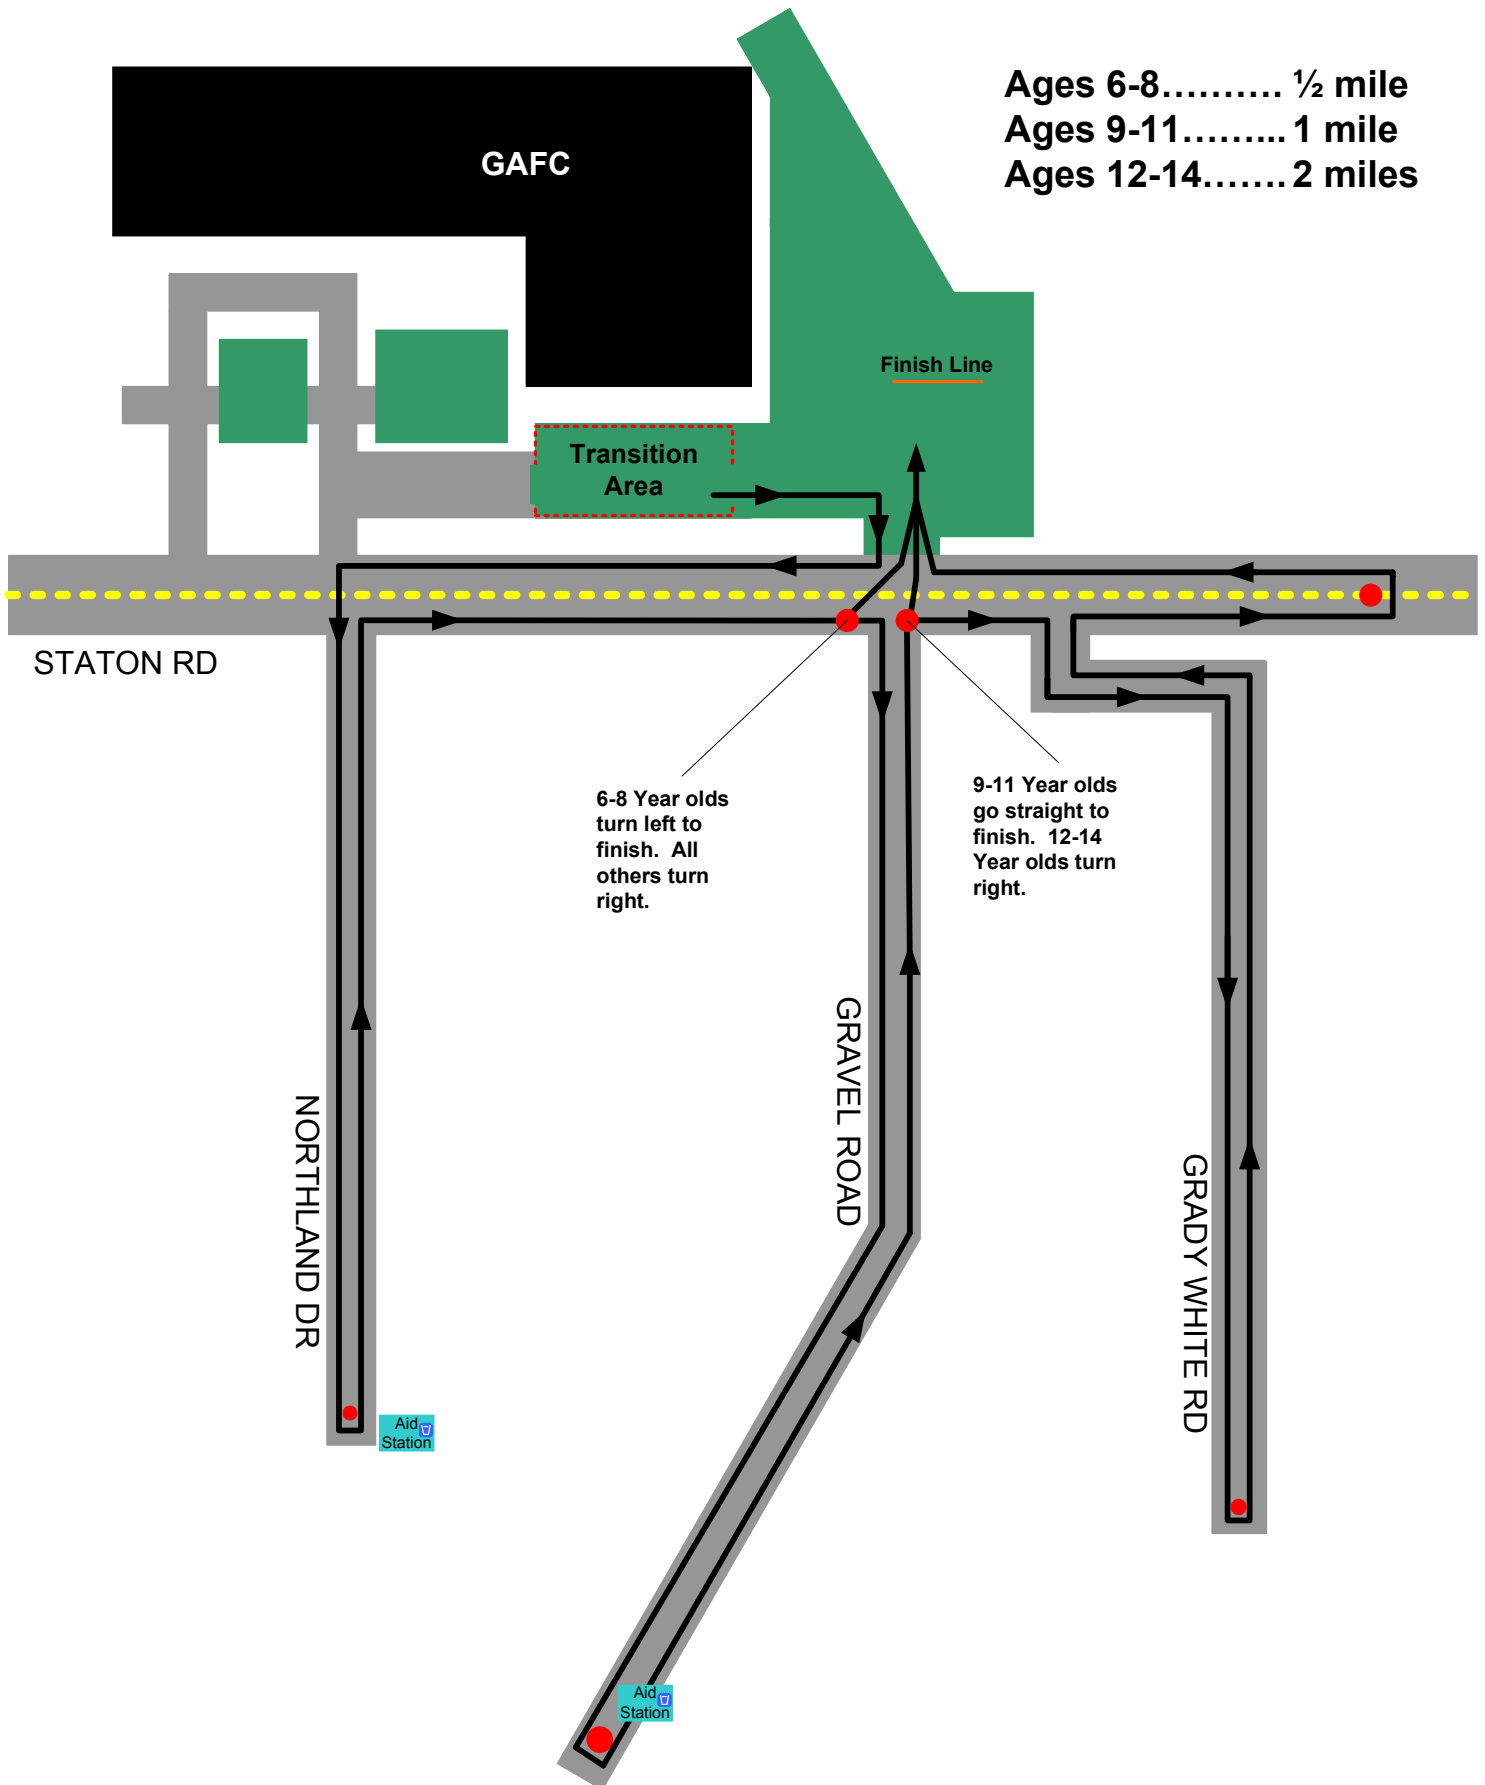

2011 Splash & Dash Kids Triathlon

Site Layout

Parking

2011 Splash & Dash Kids Triathlon Run Course

2011 Splash & Dash Kids Triathlon

Bike Course

2 Miles

2011 Splash & Dash Kids Triathlon Swim Course

Ages 12-14
Start Here
(125yds)

LANE 1

LANE 2

Ages 9-11
Start Here
(75yds)

LANE 3

LANE 4

Ages 6-8
Start Here
(25yds)

LANE 5