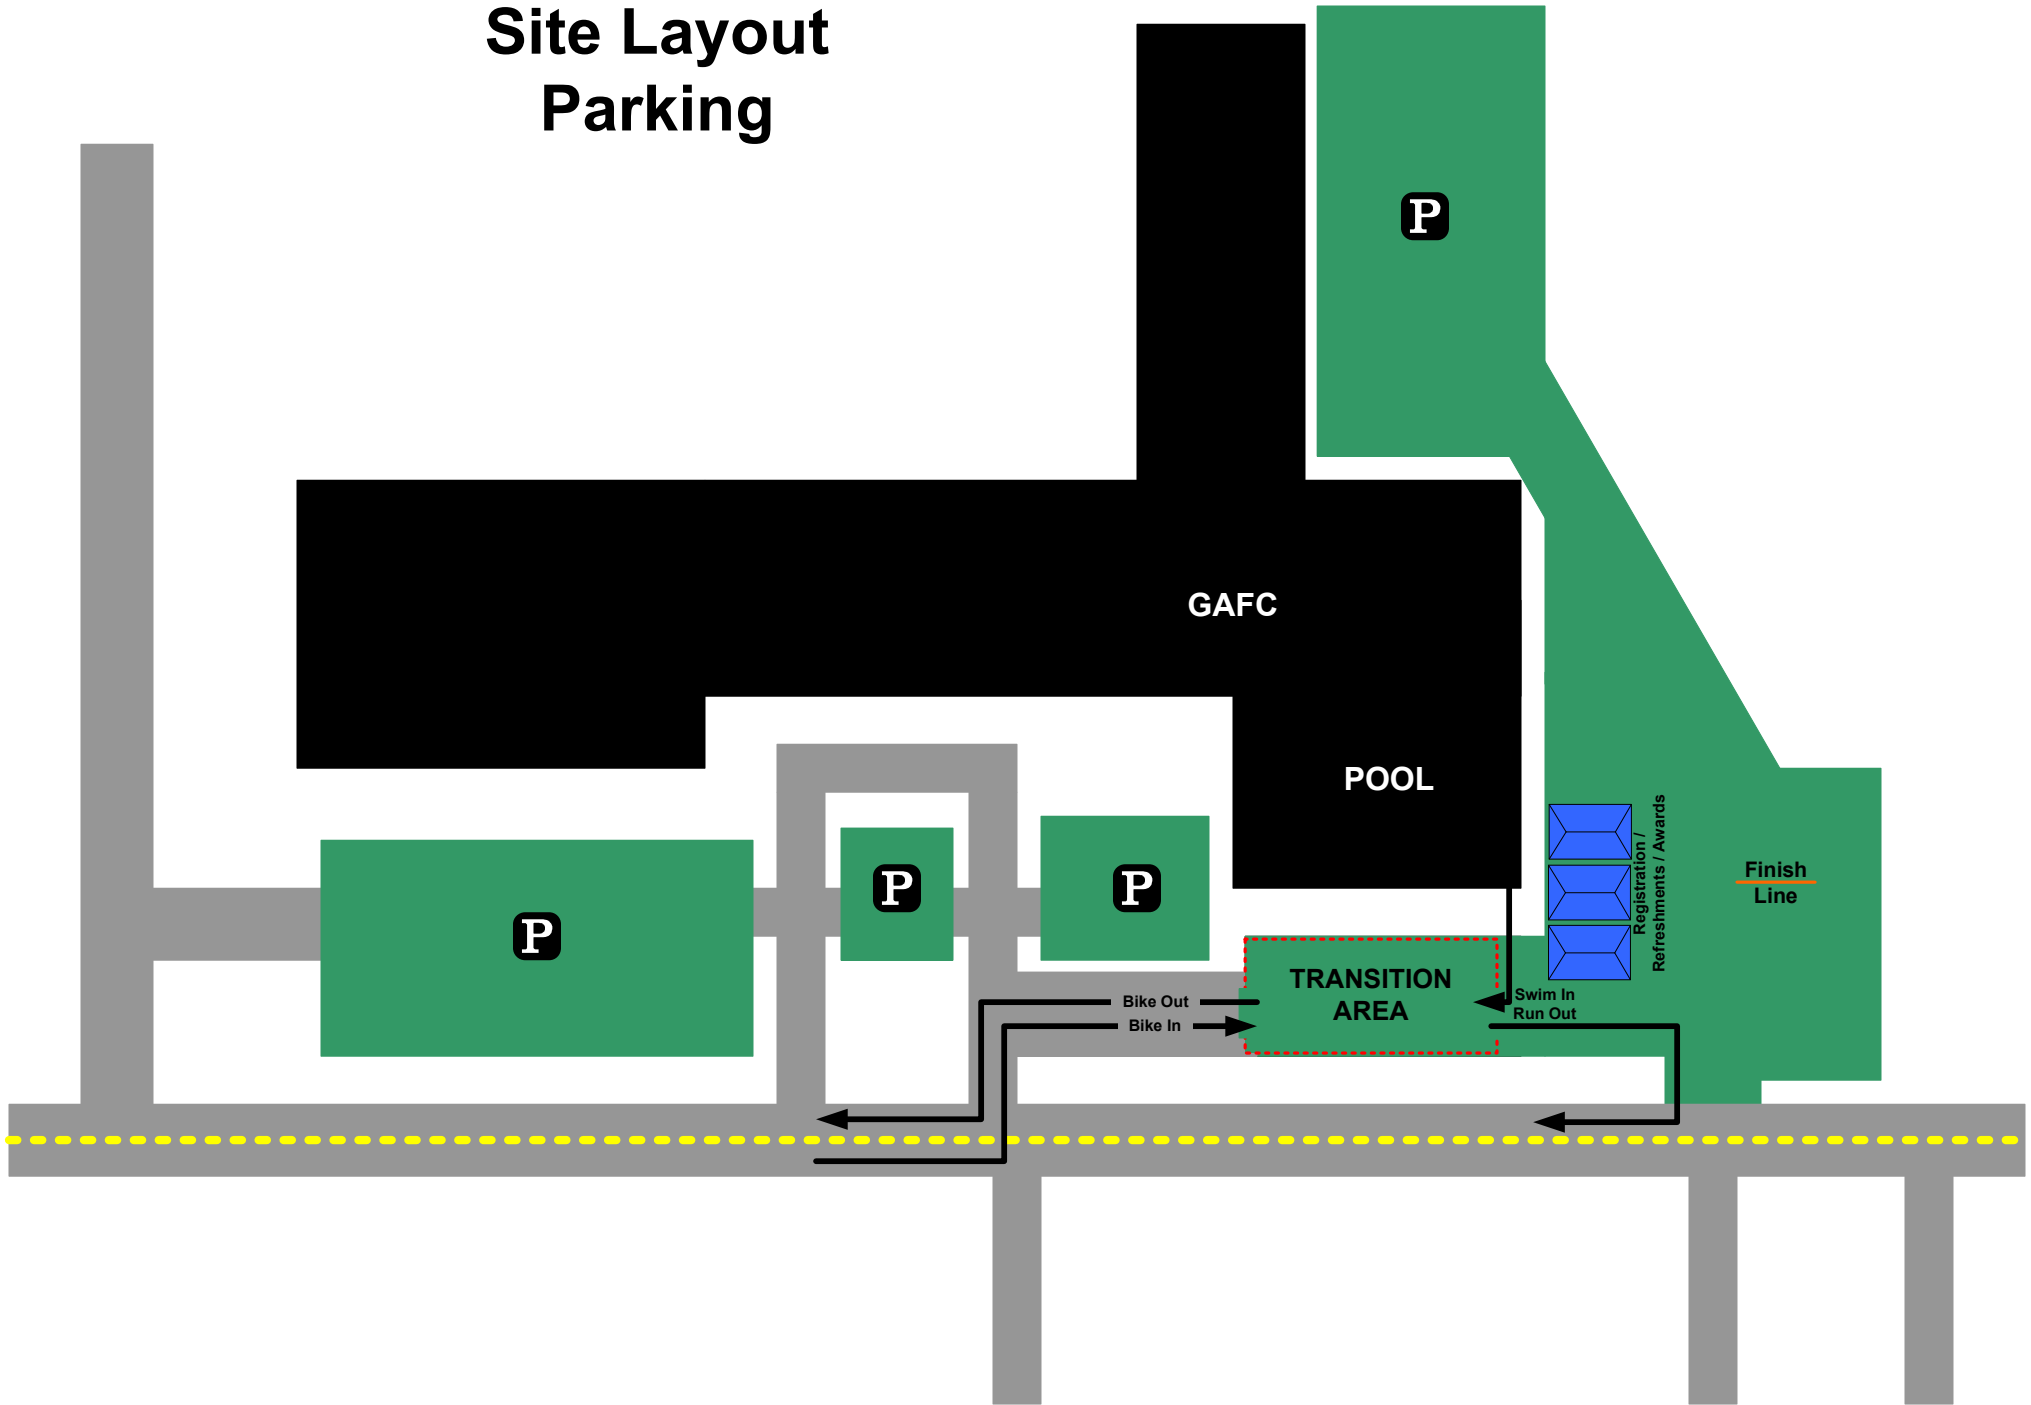

2011 Splash & Dash Kids Triathlon

Site Layout

Parking

2011 Splash & Dash Kids Triathlon Run Course

2011 Splash & Dash Kids Triathlon

Bike Course

2 Miles

2011 Splash & Dash Kids Triathlon Swim Course

Ages 12-14
Start Here
(125yds)

LANE 1

LANE 2

Ages 9-11
Start Here
(75yds)

LANE 3

LANE 4

Ages 6-8
Start Here
(25yds)

LANE 5