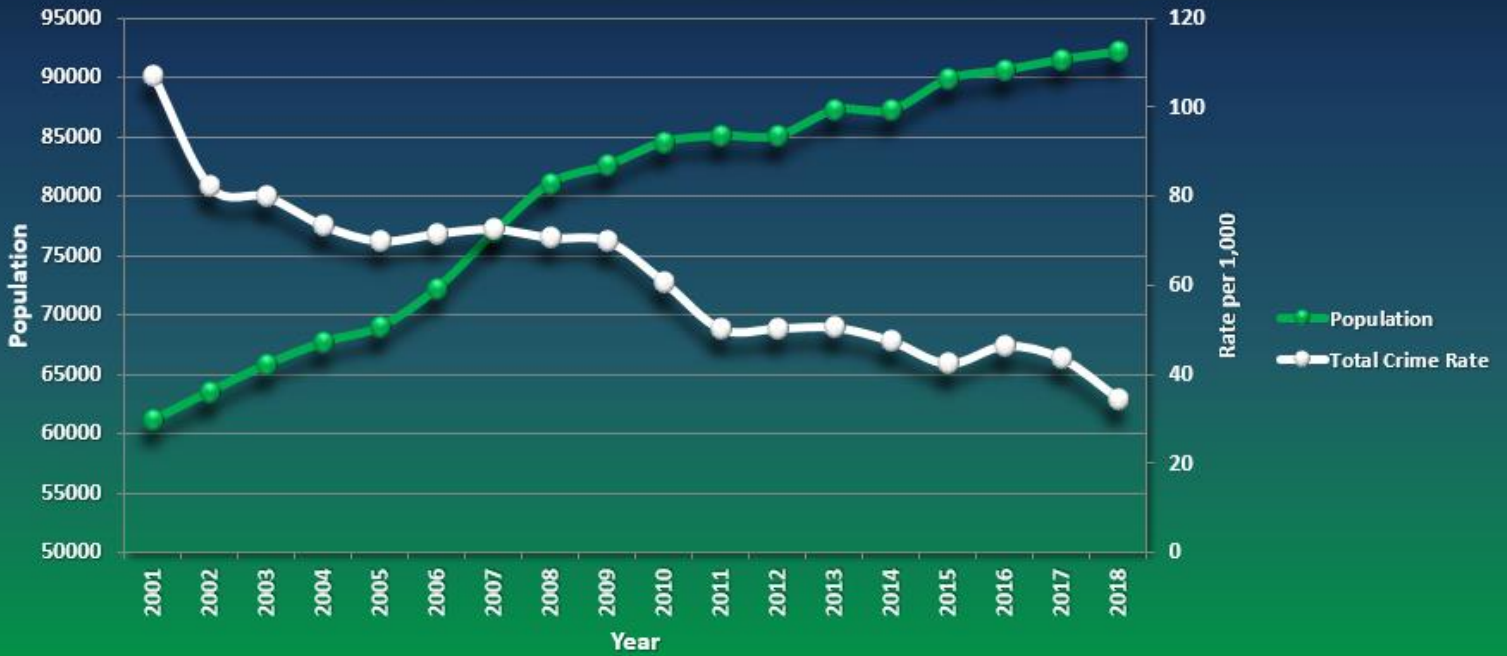

Greenville, NC Crime Rate 2001-2018

2018 statistics are preliminary and may (=/-) 0.5-1.0% pending adjustments, outstanding cases, etc.

Total Part 1 Crime Rate per 1,000 People vs Total Population

Violent Crime Rate per 1,000 People vs Total Population

Property Crime Rate per 1,000 People vs Total Population