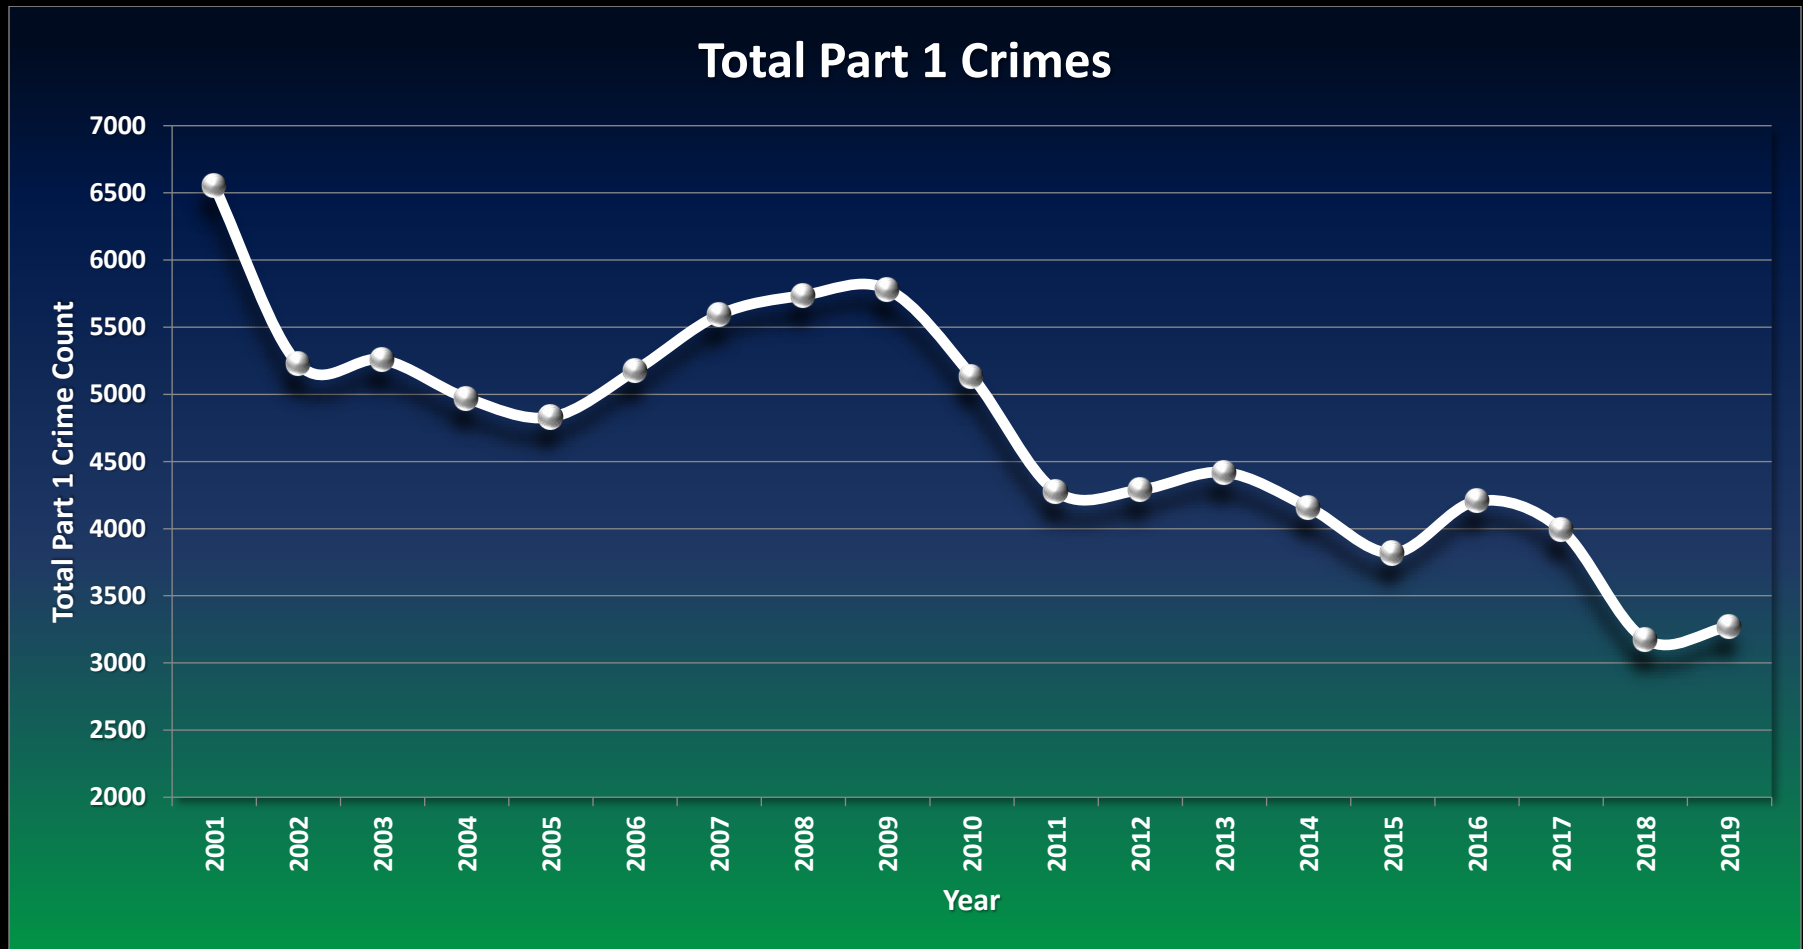

Greenville, Part 1 Crime 2001 – 2019

2019 Statistics are preliminary and may (+/-) 0.5 – 1.0% pending adjustments, outstanding cases, etc.

*Differences in new state reporting may be reflected upon publication

Part 1 Violent Crimes

Part 1 Property Crimes