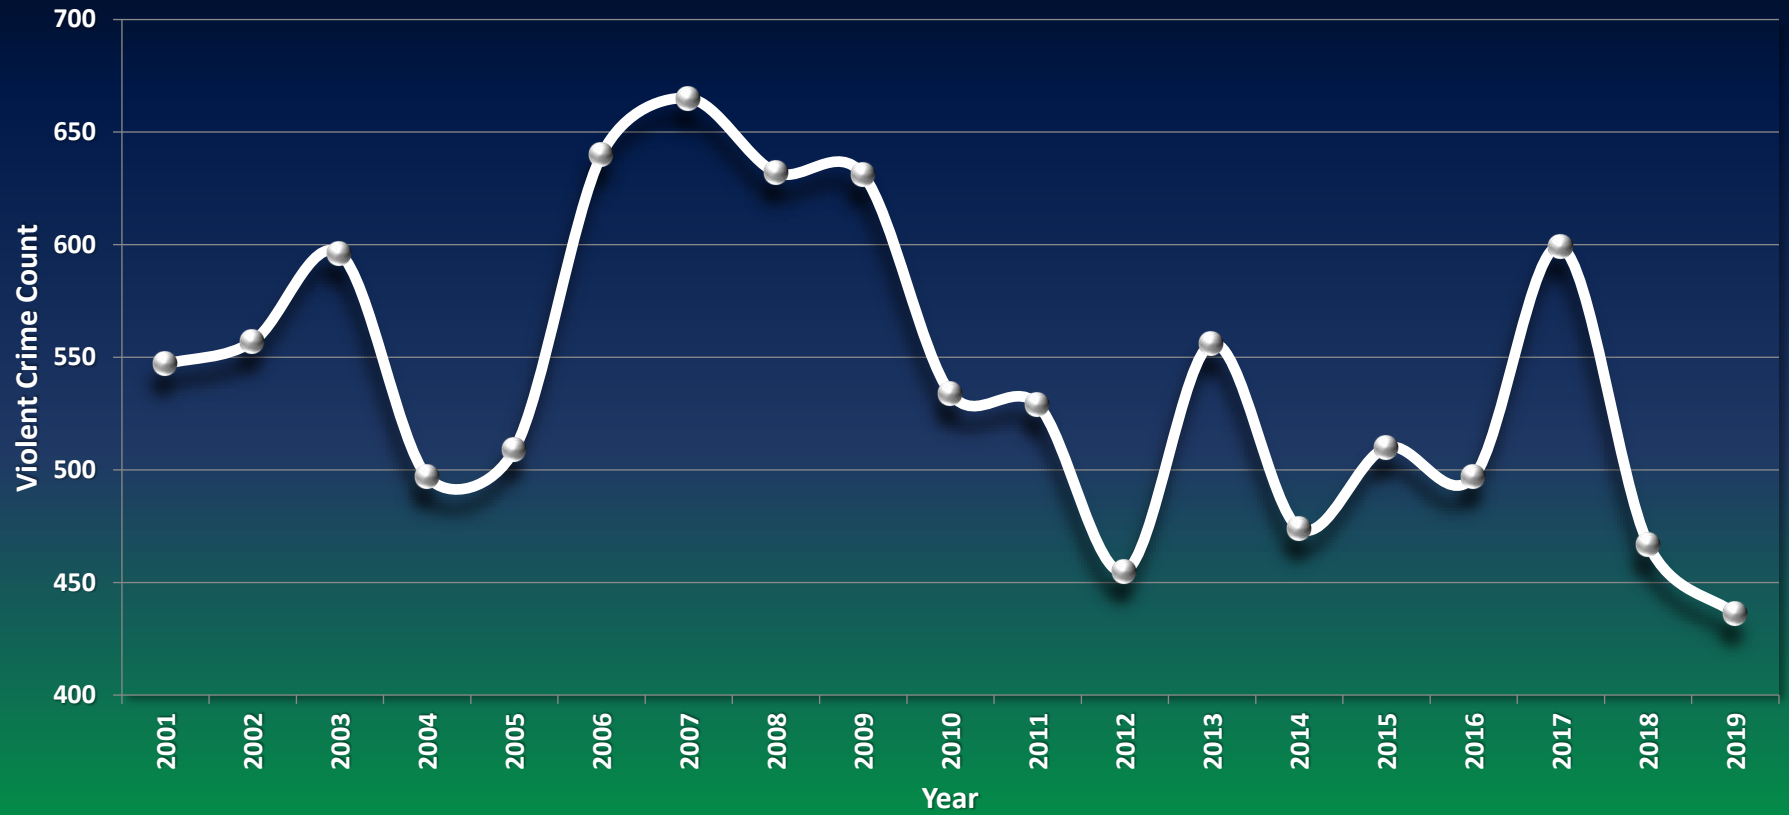

Greenville, Part 1 Crime 2001 – 2019

2019 Statistics are preliminary and may (+/-) 0.5 – 1.0% pending adjustments, outstanding cases, etc.

*Differences in new state reporting may be reflected upon publication

Part 1 Violent Crimes

Part 1 Property Crimes