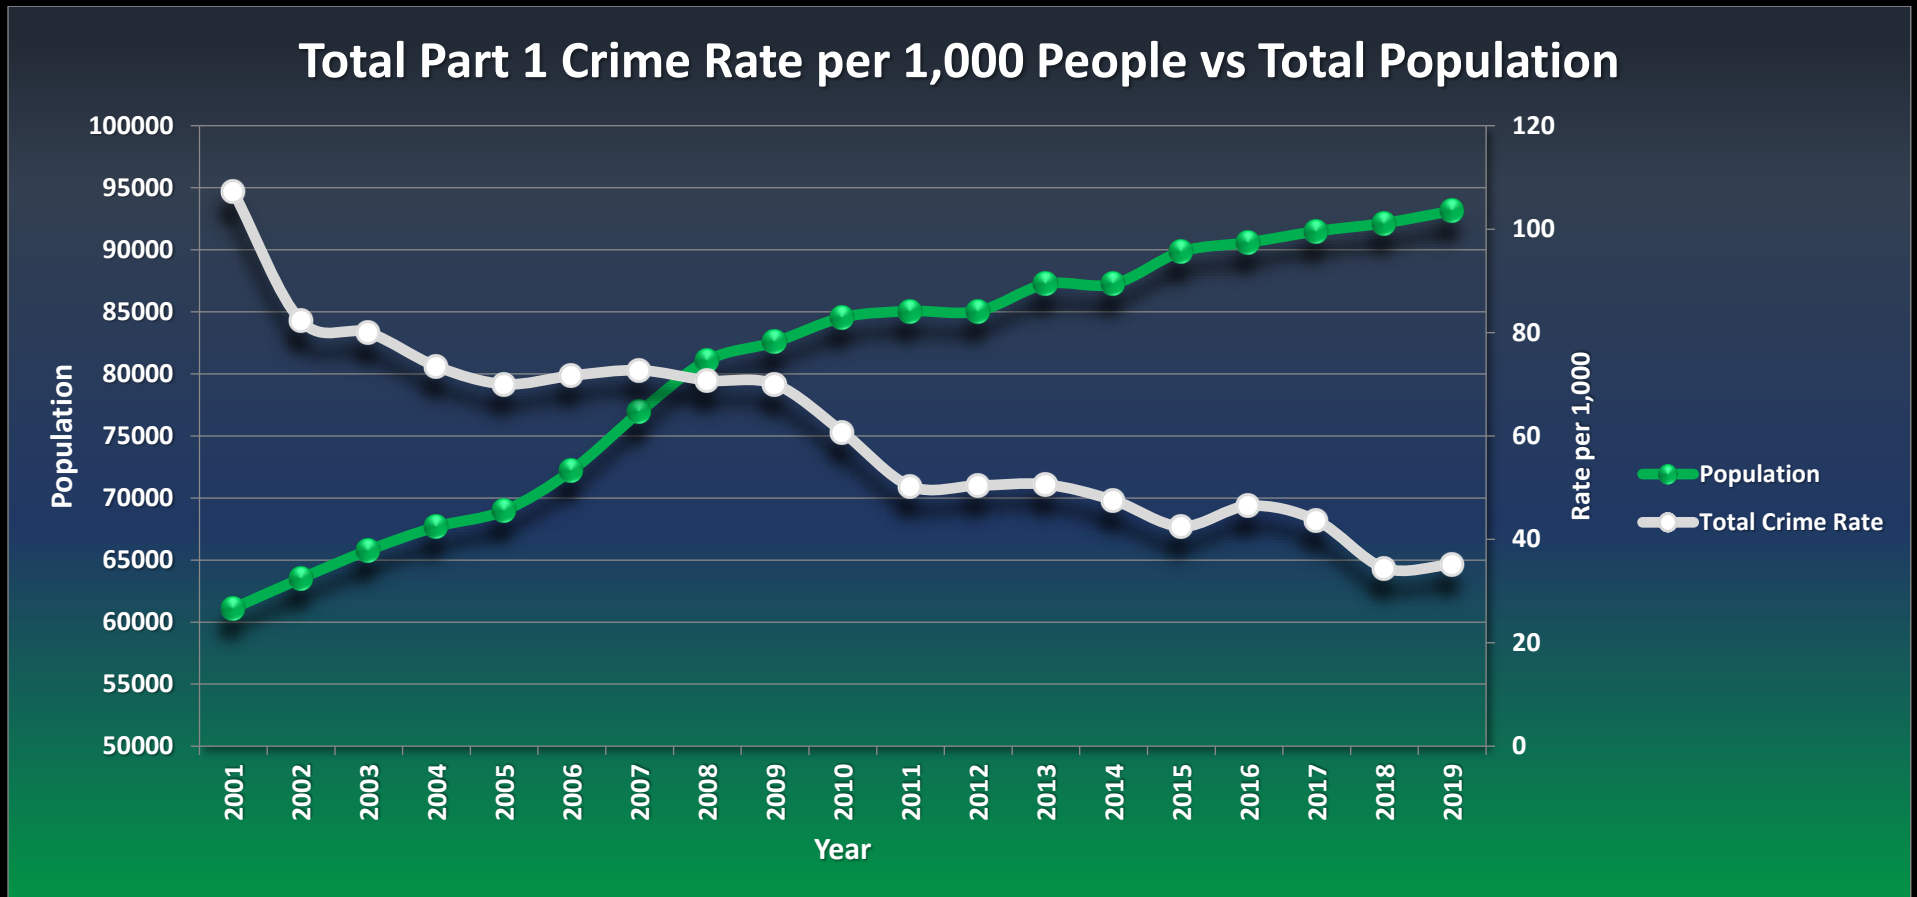

# Greenville, NC Crime Rate 2001 – 2019

2019 Statistics are preliminary and may (+/-) 0.5 – 1.0% pending adjustments, outstanding cases, etc.

\*Differences in new state reporting may be reflected upon final state publication

# Violent Crime Rate per 1,000 People vs Total Population

# Property Crime Rate per 1,000 People vs Total Population