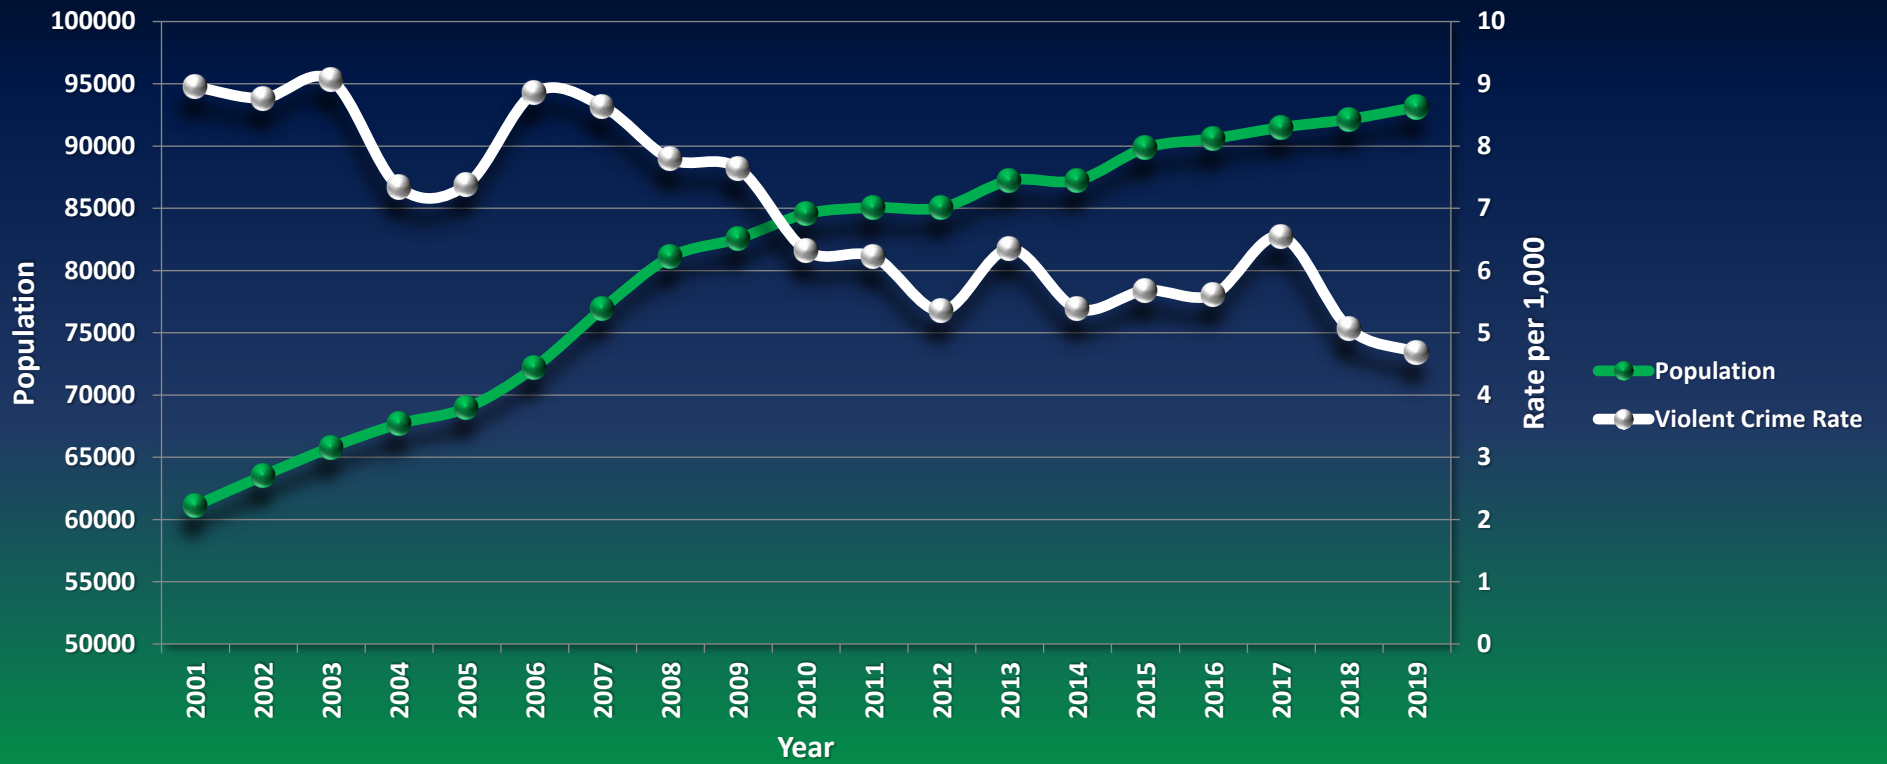

# Greenville, NC Crime Rate 2001 – 2019

2019 Statistics are preliminary and may (+/-) 0.5 – 1.0% pending adjustments, outstanding cases, etc.

\*Differences in new state reporting may be reflected upon final state publication

# Violent Crime Rate per 1,000 People vs Total Population

# Property Crime Rate per 1,000 People vs Total Population