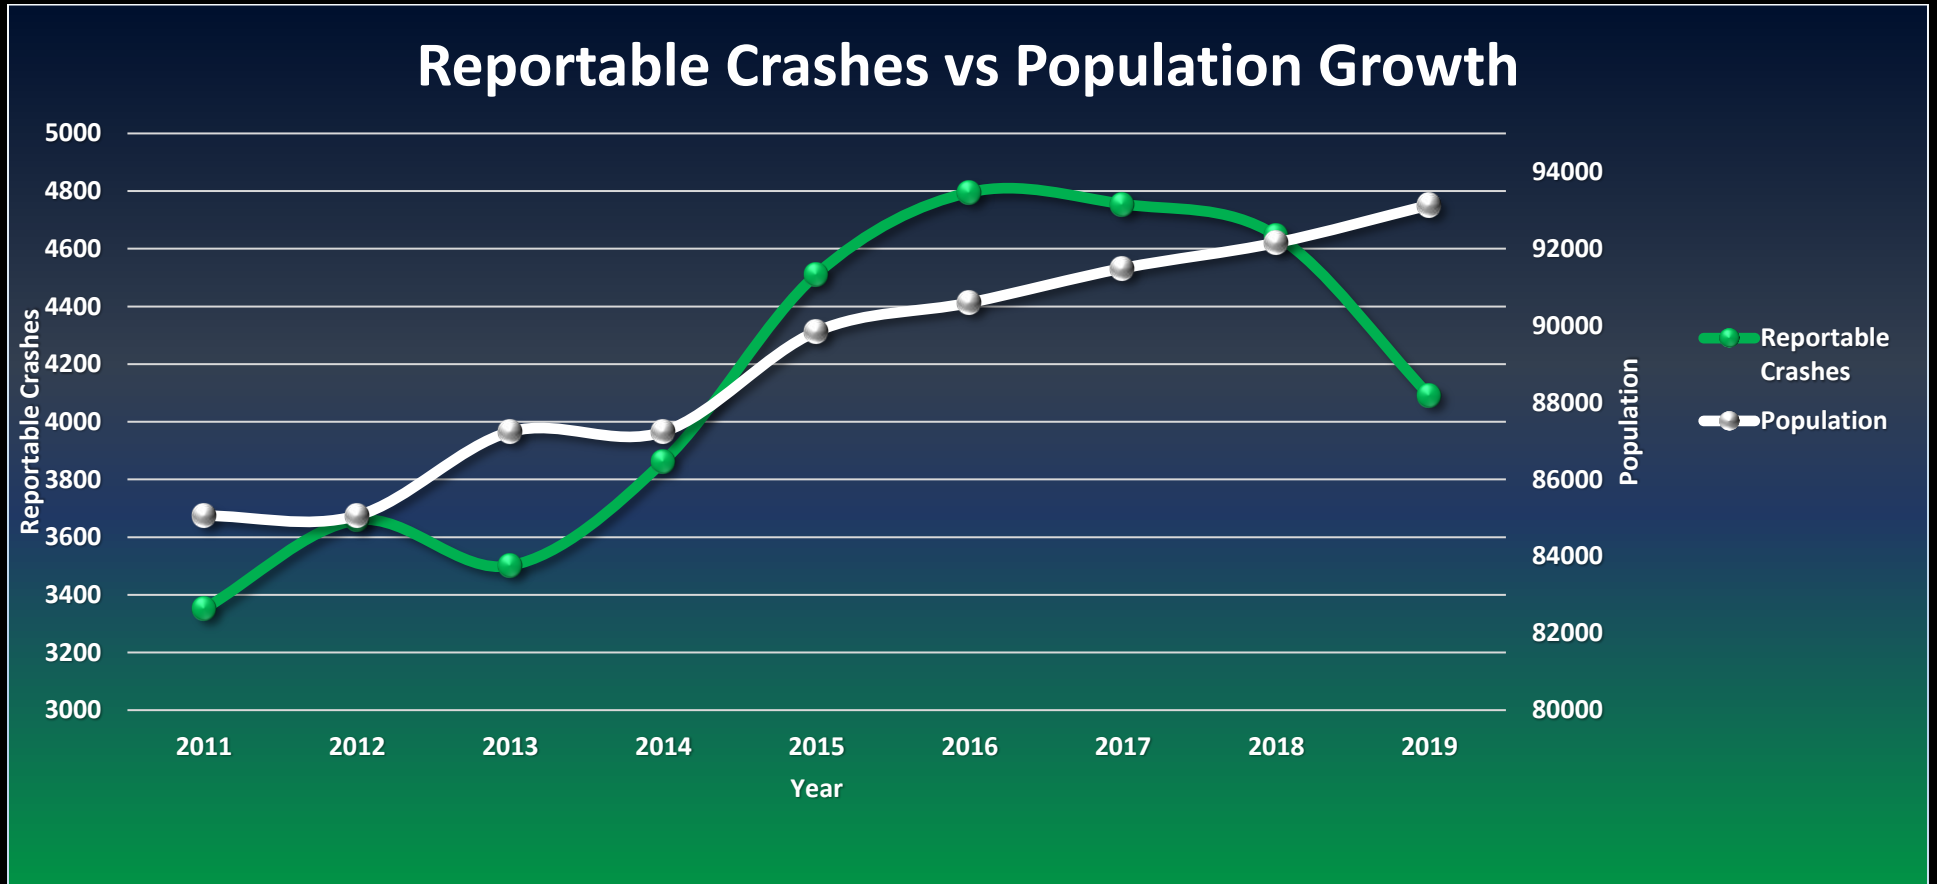

Greenville Police Department Crash Comparisons 2011 - 2019

*These statistics are based on crashes GPD officers responded to and may differ from Greenville statistics published by the state

Pedestrian Injuries 2011 - 2019

Fatalities 2011 - 2019