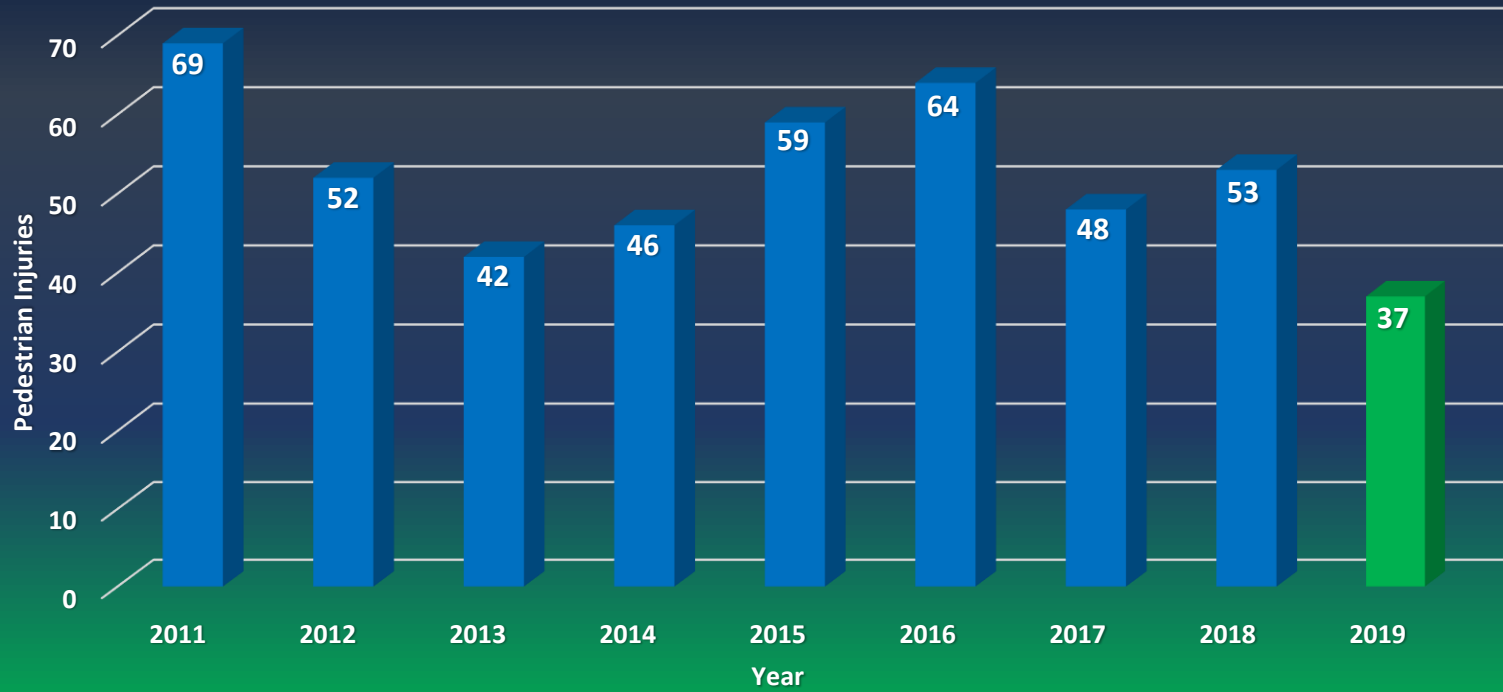

Greenville Police Department Crash Comparisons 2011 - 2019

*These statistics are based on crashes GPD officers responded to and may differ from Greenville statistics published by the state

Pedestrian Injuries 2011 - 2019

Fatalities 2011 - 2019