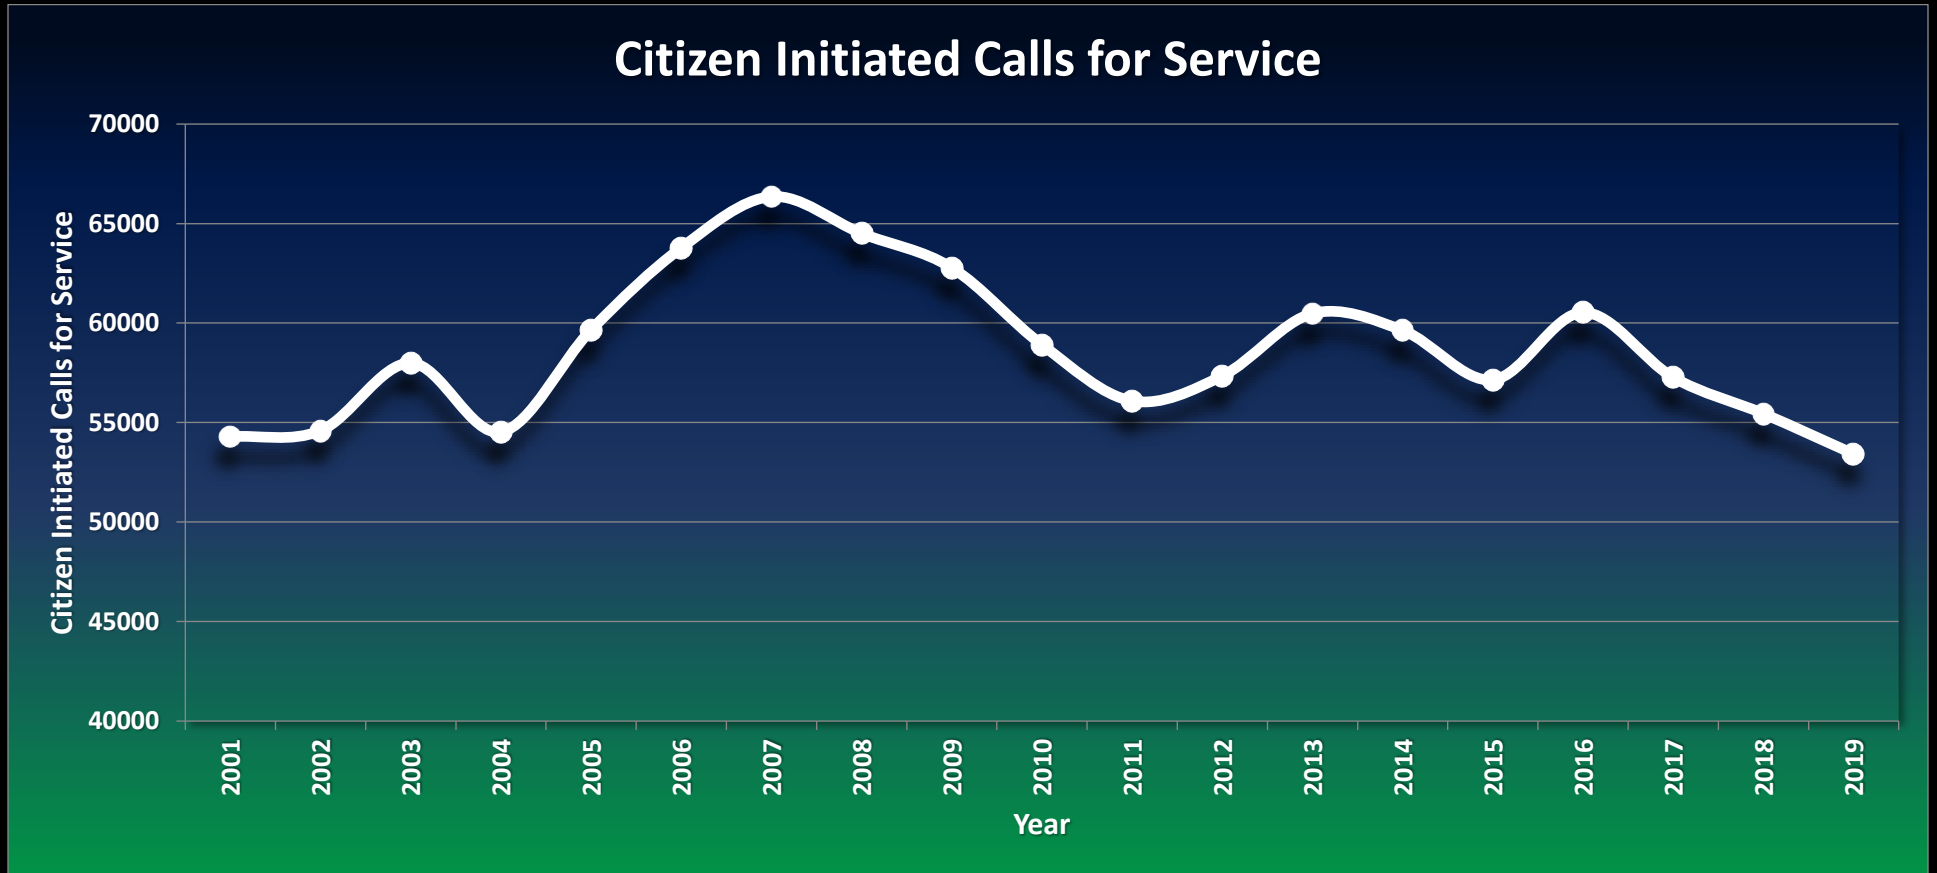

Greenville, NC Citizen Initiated Calls for Service 2001 – 2019

2019 Statistics are preliminary and may (+/-) 0.5 – 1.0% pending adjustments, outstanding cases, etc.

*Due to a change in Records Management System, calls classified as Citizen Initiated may have been reclassified.