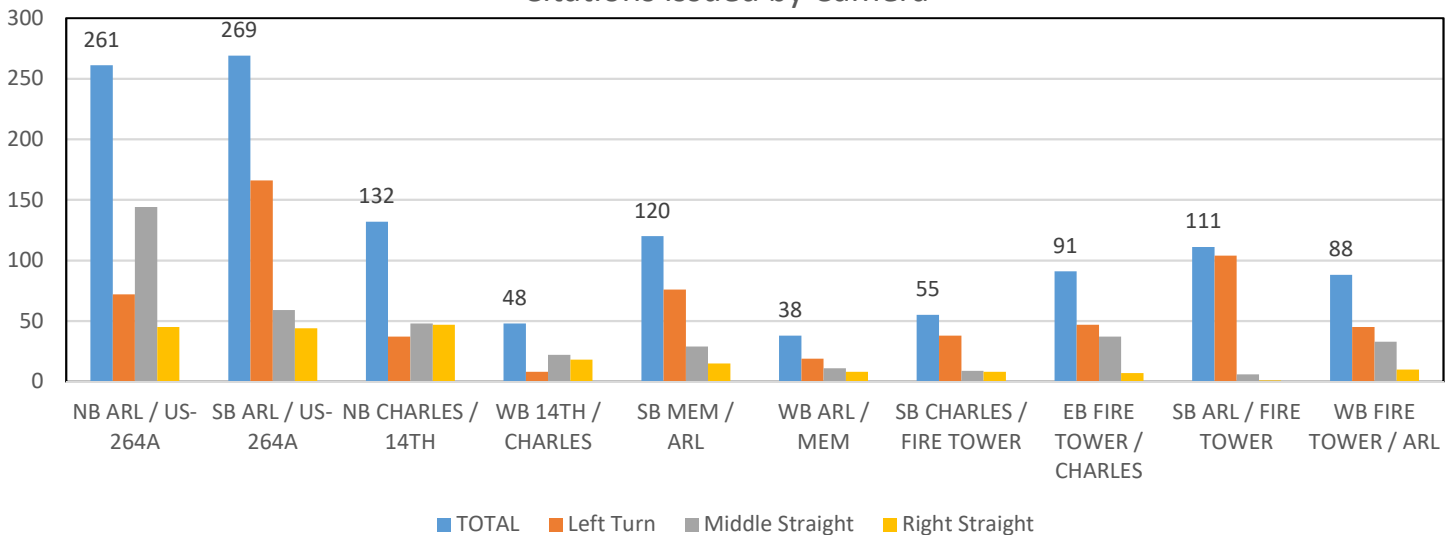

Greenville RLC Program

MONTHLY SCORECARD

June 2020

Most violations: E Arlington Blvd @ Greenville Blvd

Total Citations Issued for Month: 1213

Percentage from Previous month: 35 % Increase (May 2020 – 897)

Percentage from Previous Year: 21 % Increase (June 2019 – 996)

Citations issued by Camera

Citations Issued By Intersection

Location Description	Number of Citations
E ARLINGTON BLVD @ GREENVILLE BLVD	530
E 14TH ST @ CHARLES BLVD	180
MEMORIAL DR @ W ARLINGTON BLVD	158
CHARLES BLVD @ E FIRE TOWER RD	146
E ARLINGTON BLVD @ E FIRE TOWER RD	199
Total Citations Issued	1213