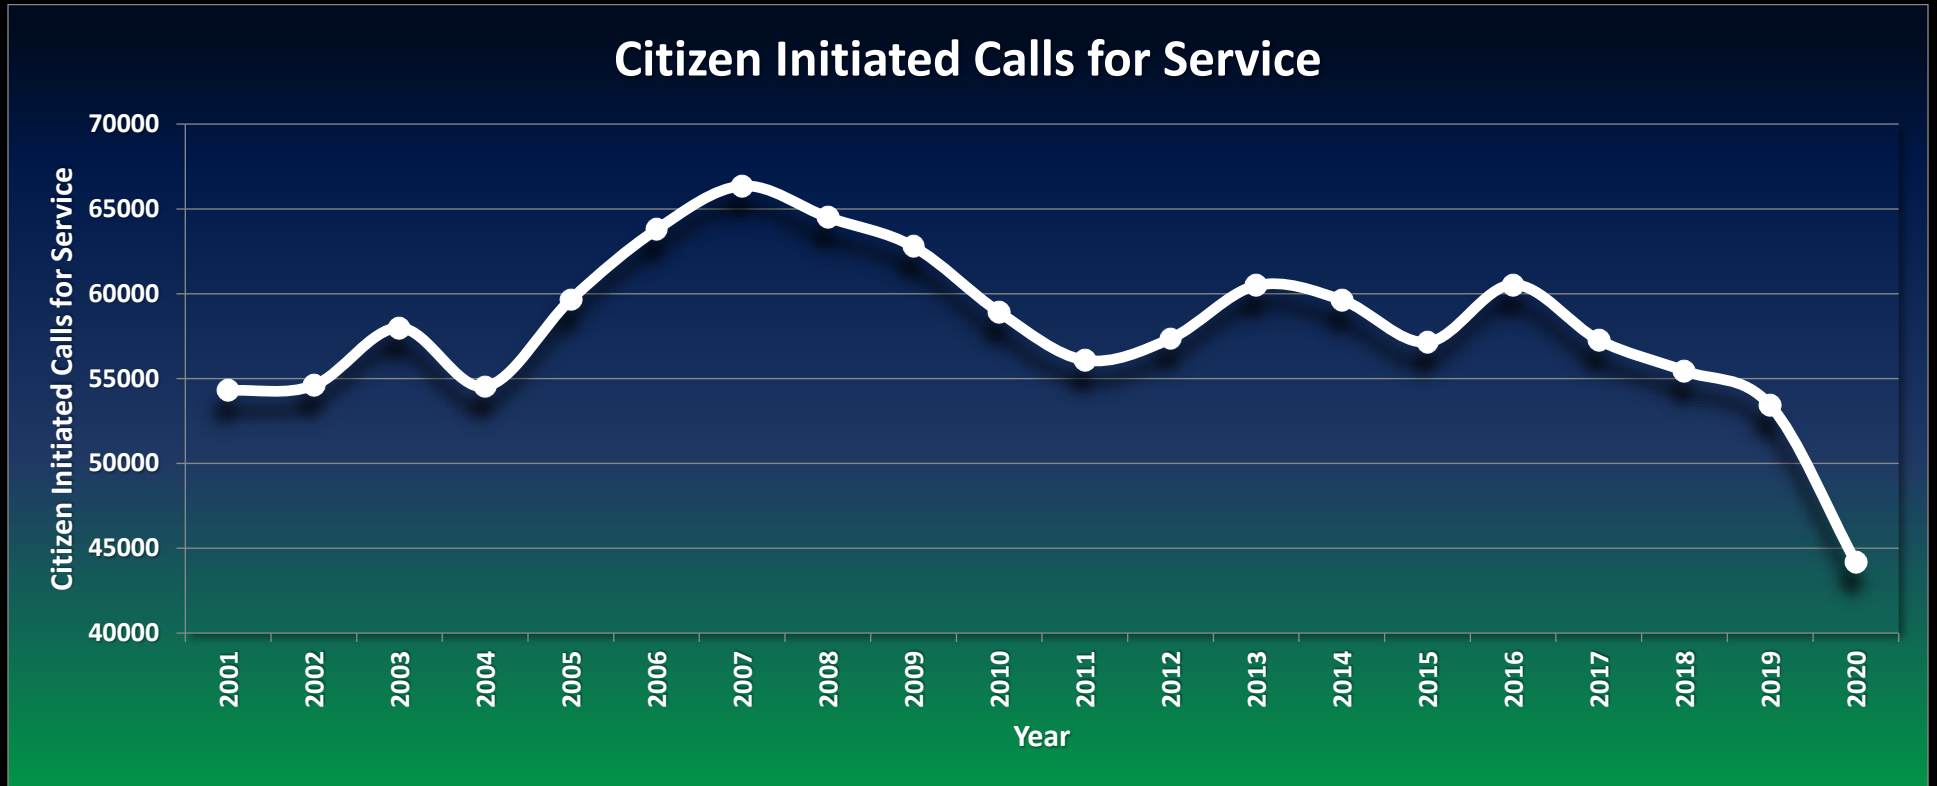

# Greenville, NC Citizen Initiated Calls for Service 2001 – 2020

2020 Statistics are preliminary and may (+/-) 0.5 – 1.0% pending adjustments, outstanding cases, etc.

\*Due to a change in Records Management System, calls classified as Citizen Initiated may have been reclassified.