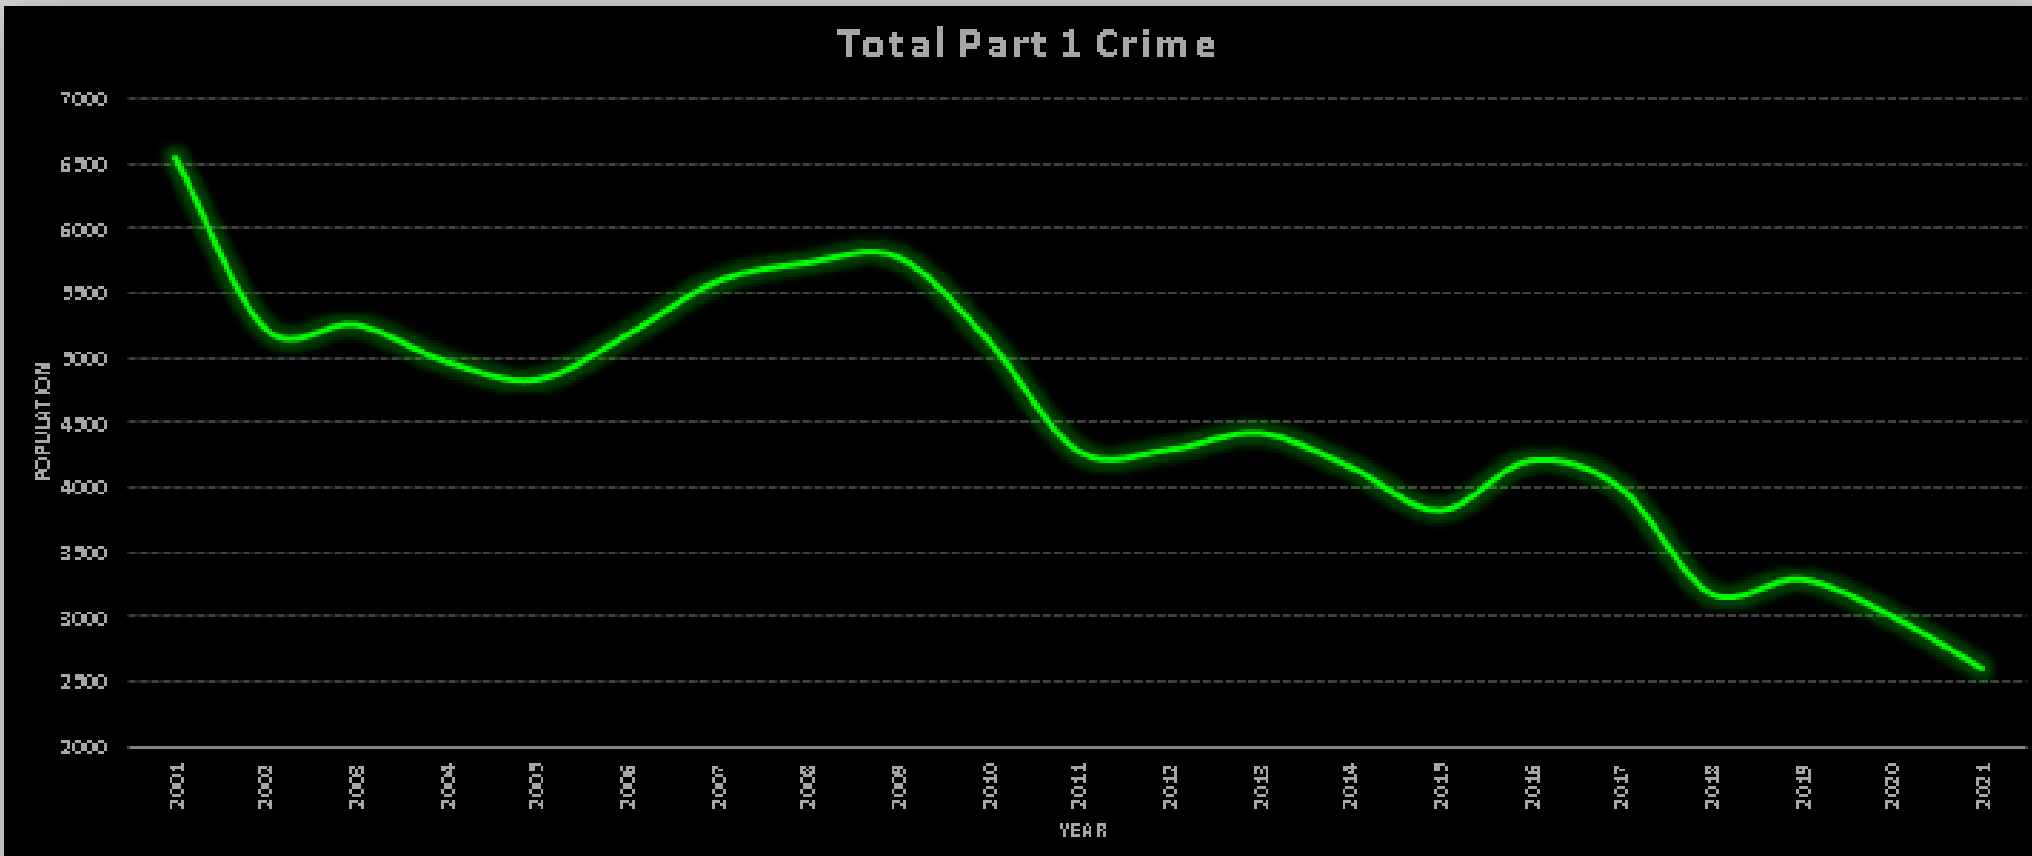

GREENVILLE POLICE DEPARTMENT

2001 - 2021

# PART 1 CRIME

GREENVILLE POLICE DEPARTMENT

2001 - 2021