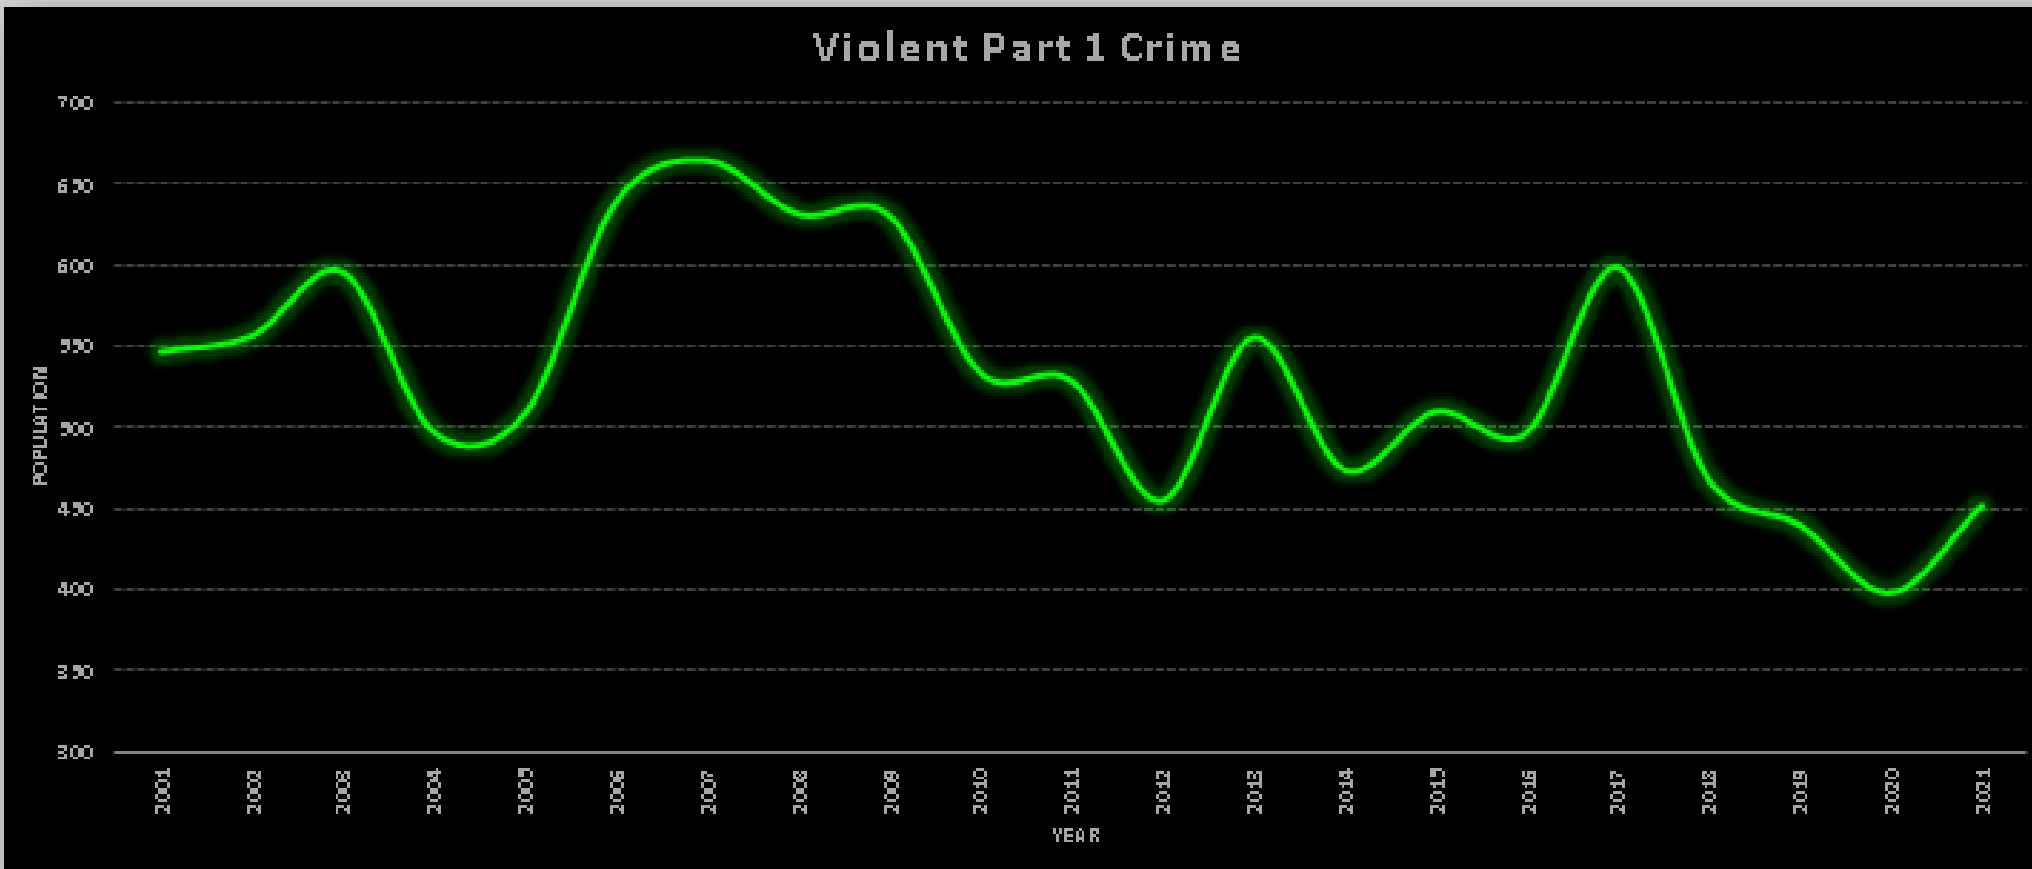

PART 1 CRIME